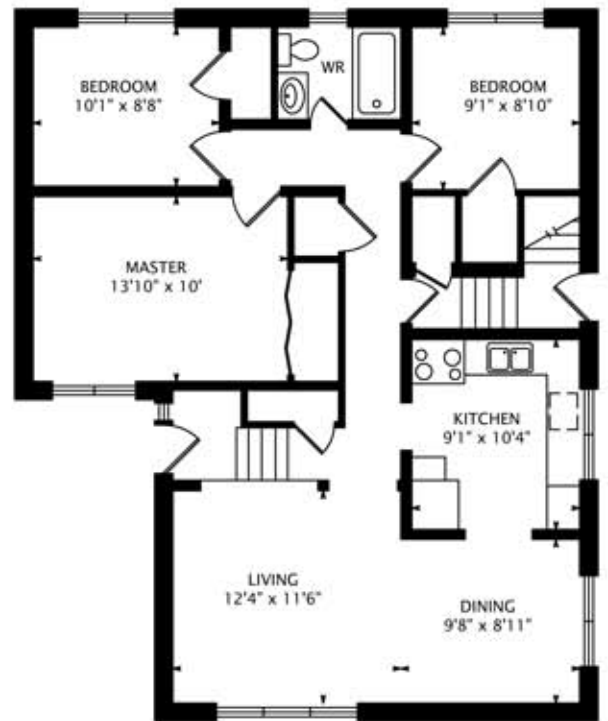

26 WOODGROVE DRIVE

interactive tour: toursler.com/26-woodgrove

LOWER FLOOR
1059 SQUARE FEET

MAIN FLOOR
1089 SQUARE FEET

1089 SQUARE FEET
+ 1059 SQUARE FEET BELOW GRADE