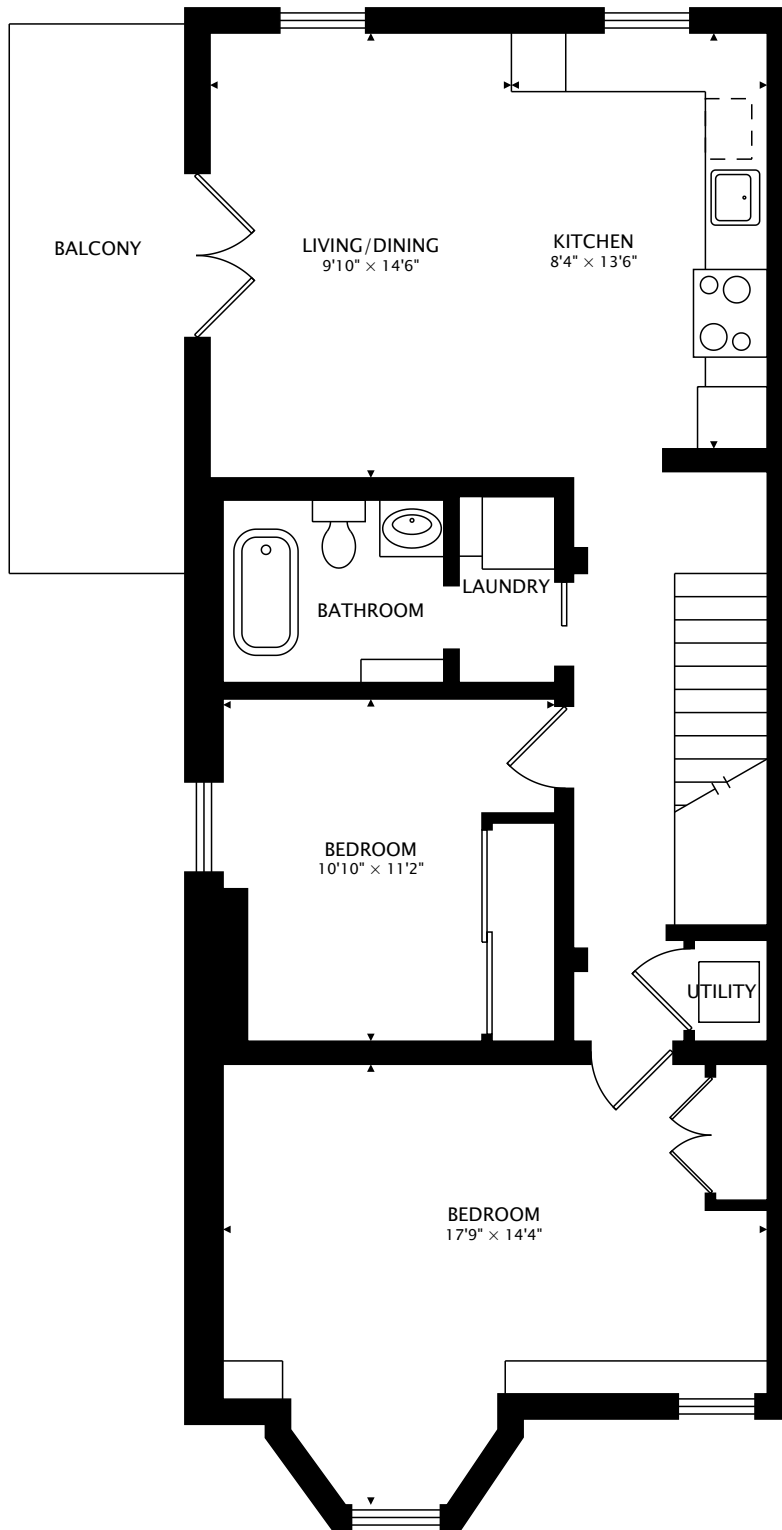

10 SYLVAN AVE #3
TORONTO, ON M6H 1G3, CANADA

ENTRY
25 sq ft

SUITE
914 sq ft + 102 sq ft BALCONY

TOTAL
940 sq ft + 102 sq ft BALCONY